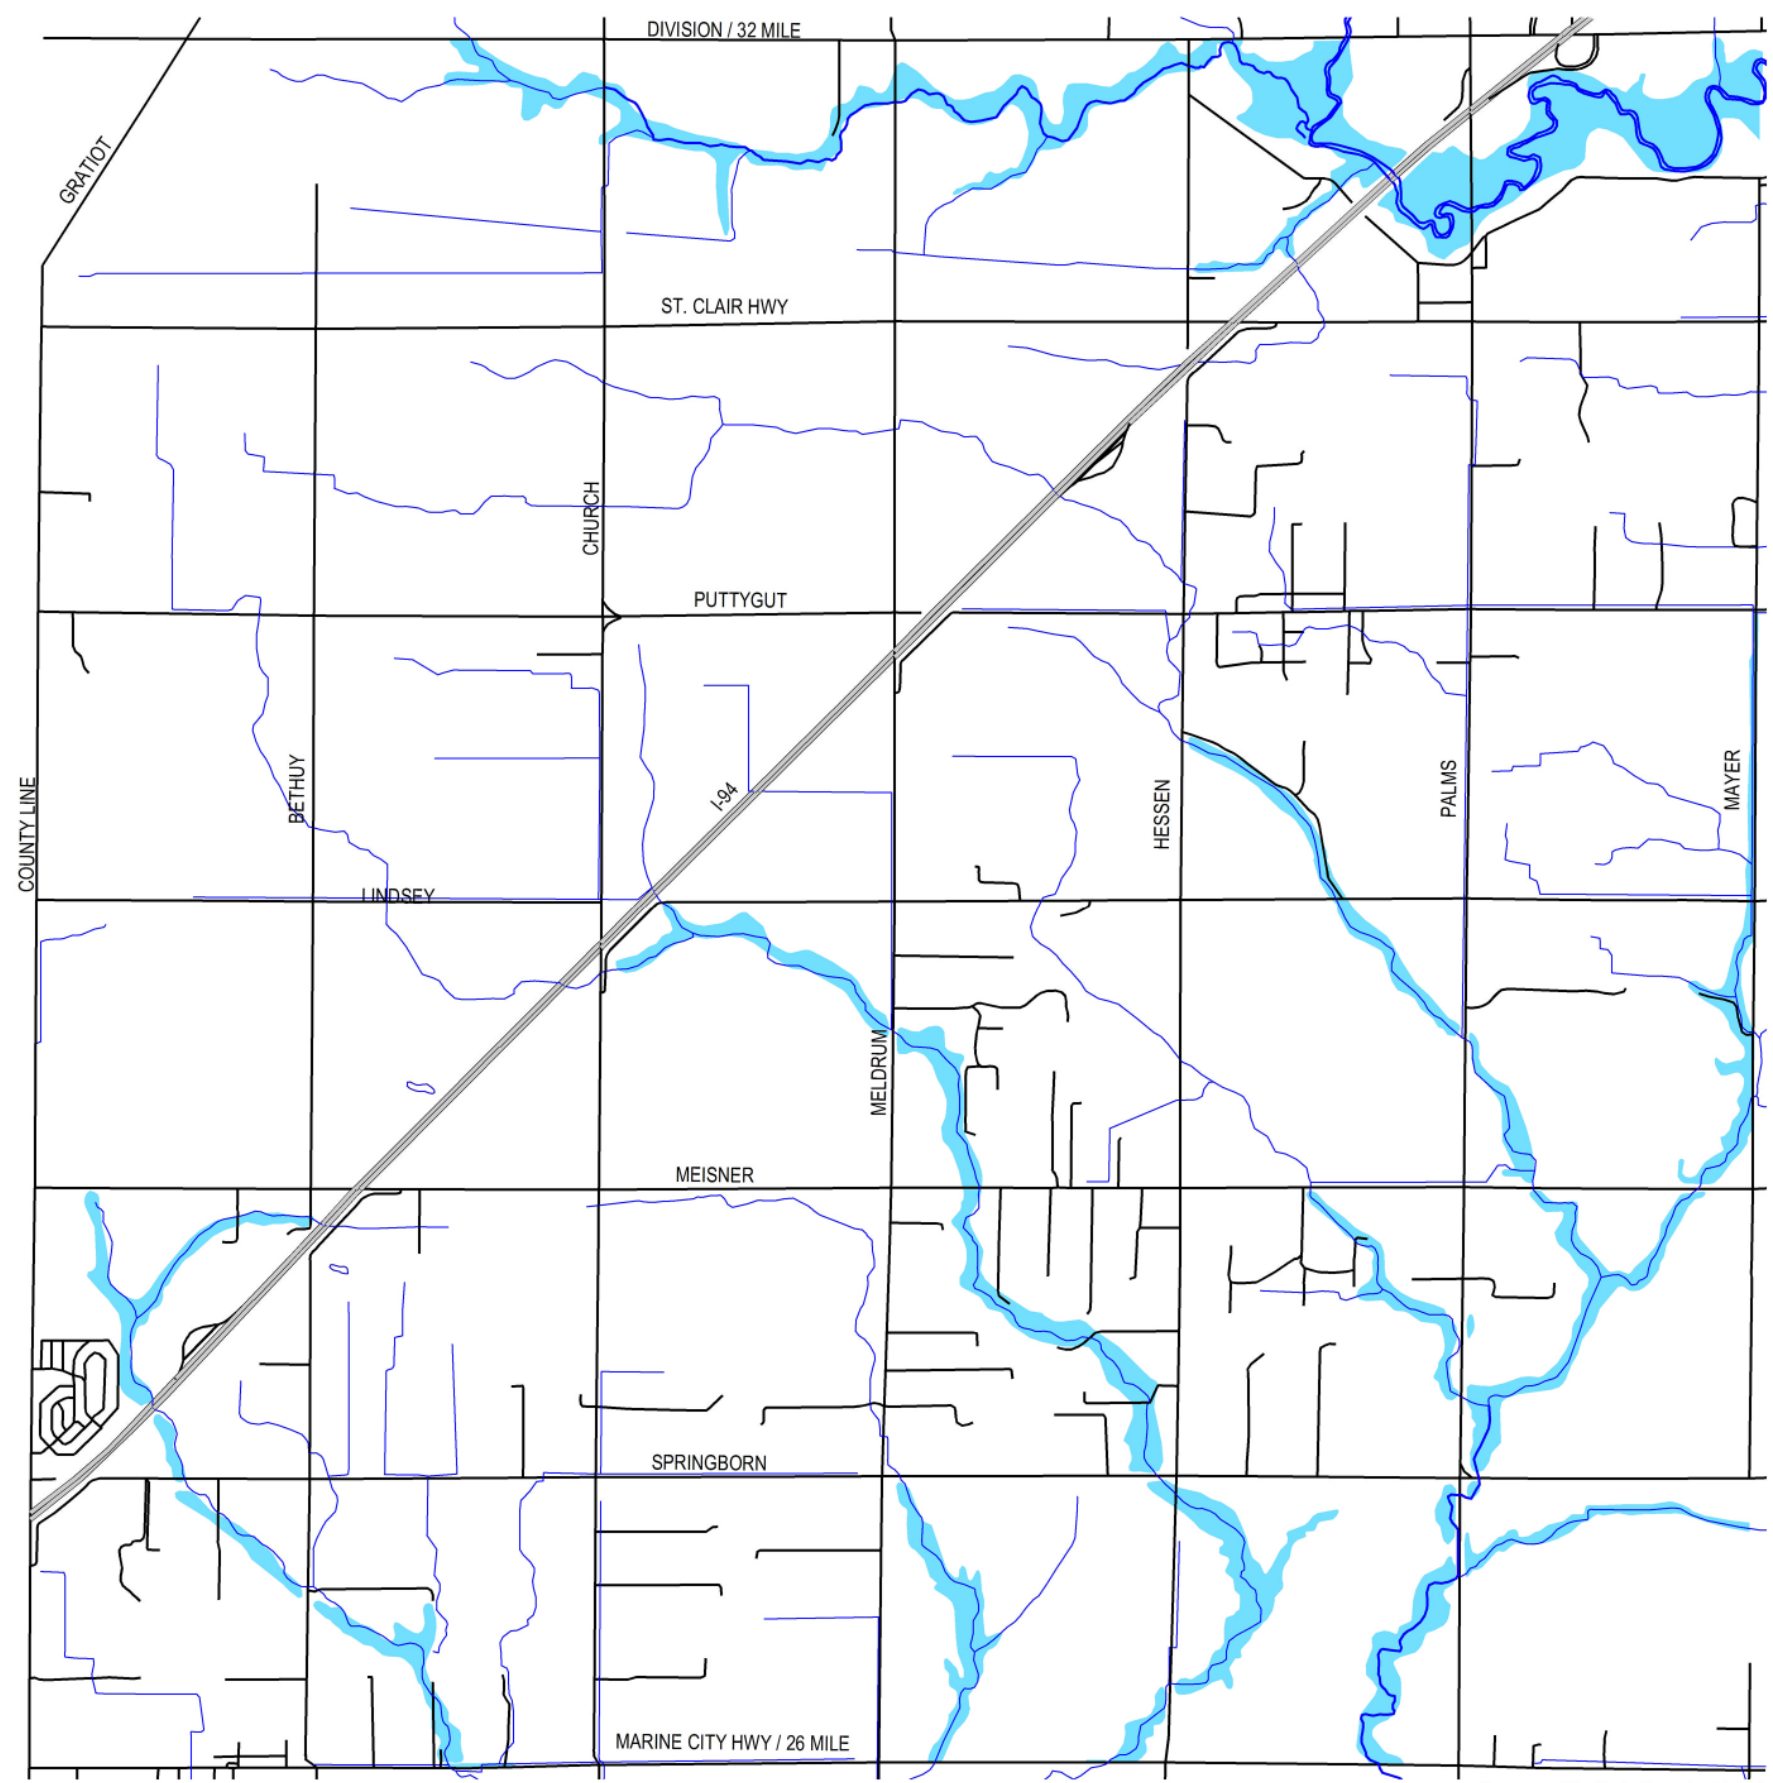

clearzoning
CLEAR AND CONNECTED

 100-YEAR FLOODPLAIN

CASCO TOWNSHIP
ST. CLAIR COUNTY, MICHIGAN

FLOODPLAINS

Sources: St. Clair County, FEMA
Map Created March 10, 2015